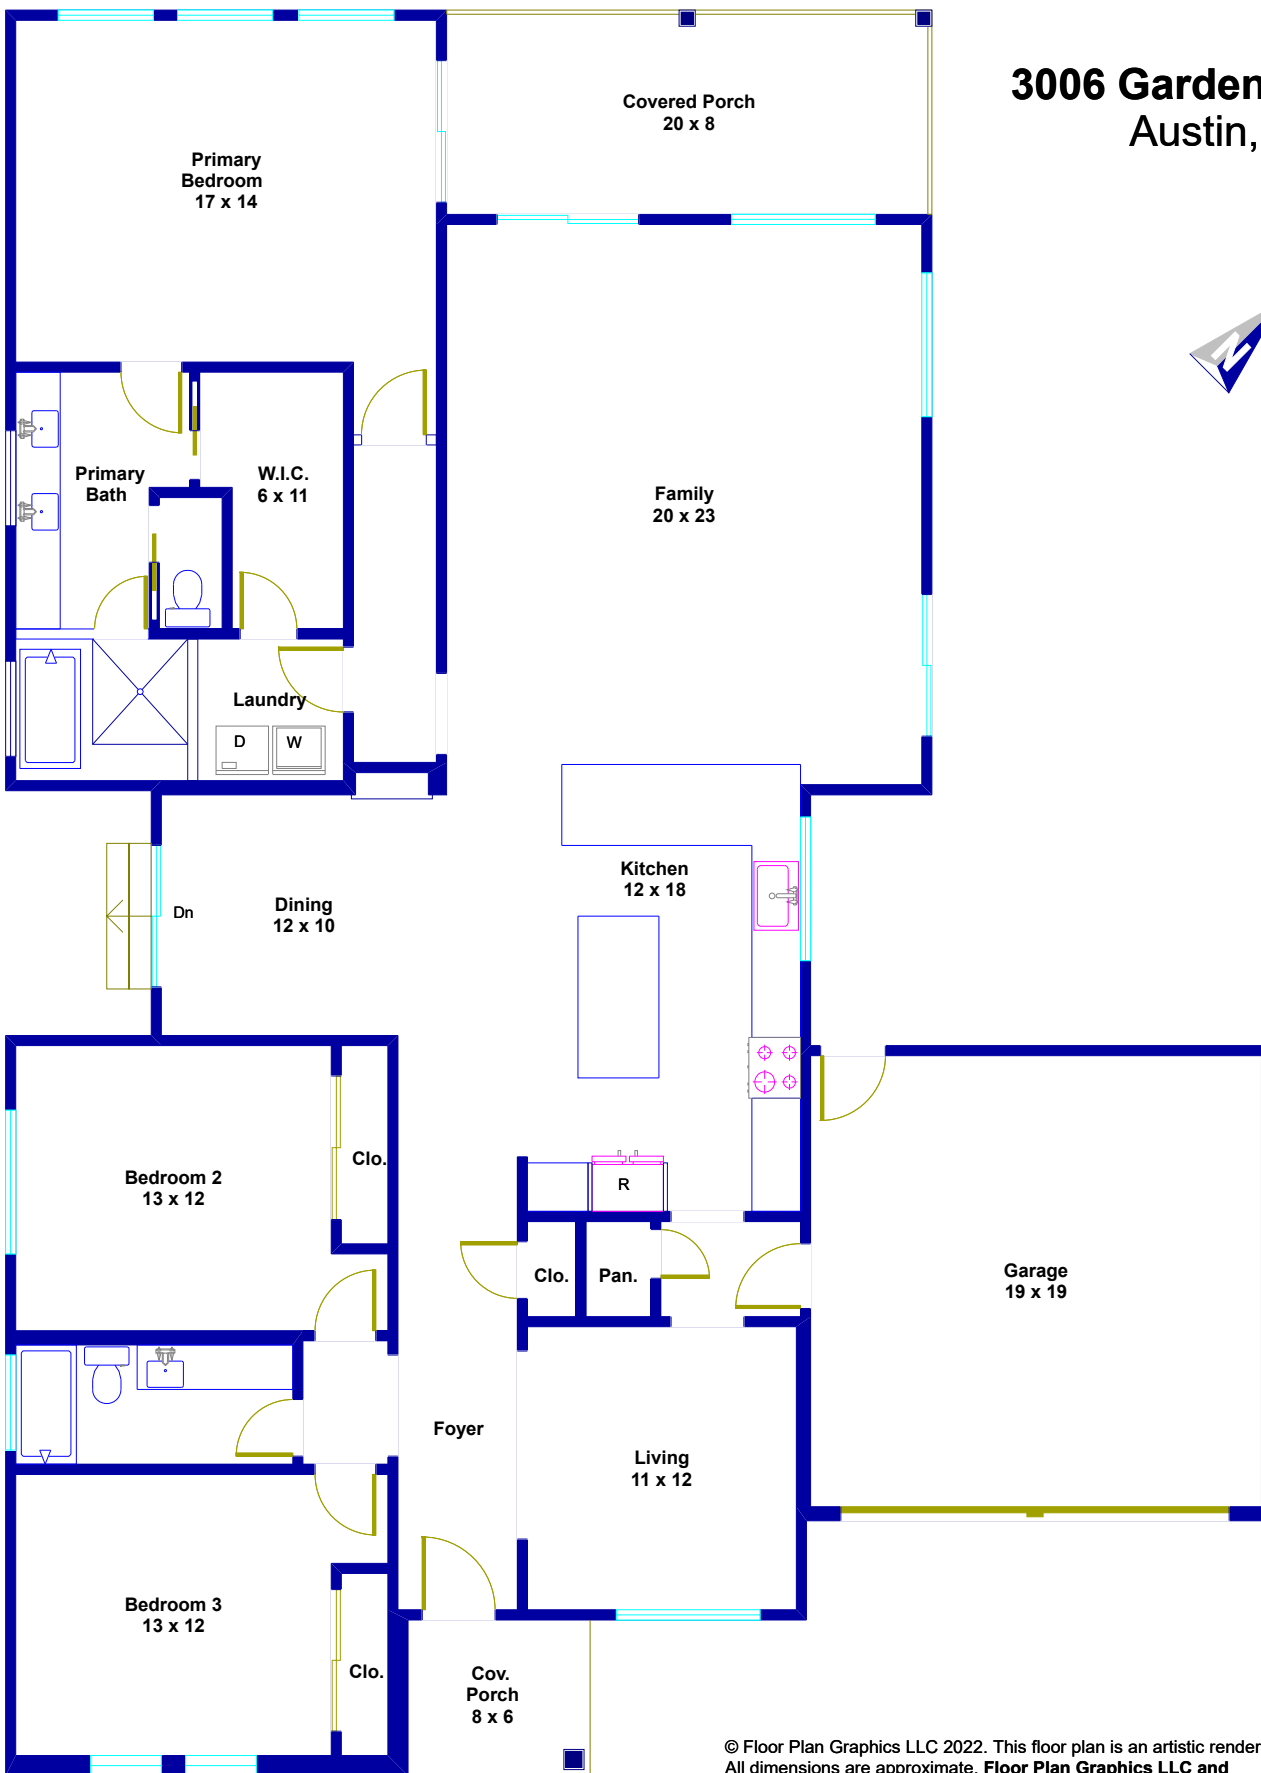

3006 Garden Villa Lane  
Austin, Texas

FLOORPLAN  
GRAPHICS

© Floor Plan Graphics LLC 2022. This floor plan is an artistic rendering only. All dimensions are approximate. Floor Plan Graphics LLC and Moreland Properties make no representation or warranty as to this rendering's accuracy and no measurements or dimensions should be relied upon without independent verification. This floor plan and its respective square footage information and material remain the property of Floor Plan Graphics LLC.